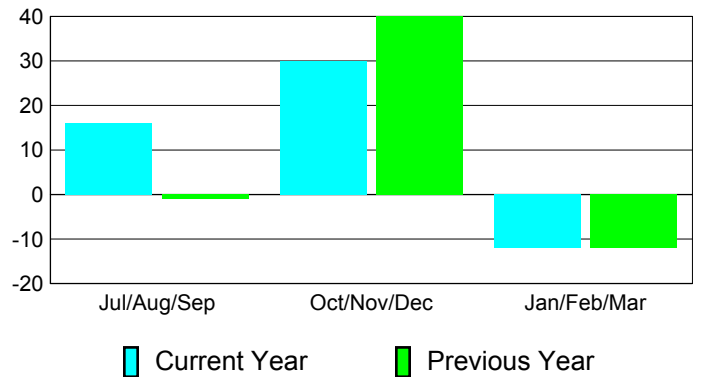

**Membership Results
2010-2011**

**Membership
2009-2010**

Month	Net Memb Goal	Actual New Memb	Actual Dropped Memb	Gain/Loss of Memb	Gain/Loss of Memb
Jul/Aug/Sep	25	68	-52	16	-1
Oct/Nov/Dec	45	63	-33	30	40
Jan/Feb/Mar	10	14	-26	-12	-12
Totals	80	145	-111	34	27

Membership Results 2010-2011

Goal, New, Dropped, Gain/Loss

Comparison of Membership Gain/Loss

Current Year Compared to the Previous Year

Gender Comparison 2010-2011

Jul/Aug/Sep

Oct/Nov/Dec

Jan/Feb/Mar