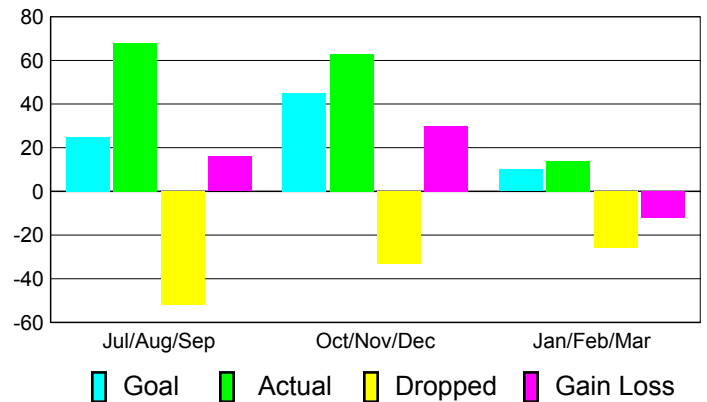

Membership Results 2010-2011

Goal, New, Dropped, Gain/Loss

Comparison of Membership Gain/Loss

Current Year Compared to the Previous Year