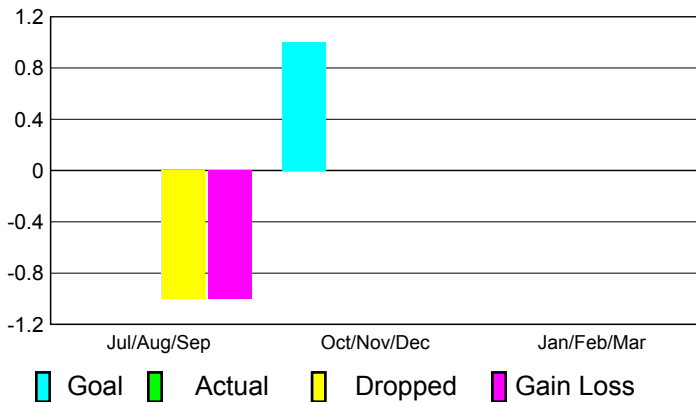

2010-2011 GMT Reports for District (or Undistricted) **District LD 3**

GMT: **Mr. Edisson Karnopp**

Location: **BRAZIL**

GMT CA: **3**

CLUBS

**Club Results
2010-2011**

**Clubs
2009-2010**

Month	New Club Goal	Actual New Clubs	Actual Dropped Clubs	Gain/Loss of Clubs	Gain/Loss of Clubs
Jul/Aug/Sep	0	0	-1	-1	0
Oct/Nov/Dec	1	0	0	0	1
Jan/Feb/Mar	0	0	0	0	0
Totals	1	0	-1	-1	1

Club Results 2010-2011

Goal, New, Dropped, Gain/Loss

Comparison of Club Gain/Loss

Current Year Compared to the Previous Year

YTD Status Quo Clubs 2010-2011

Status Quo Clubs Compared to Status Quo Members

MEMBERSHIP